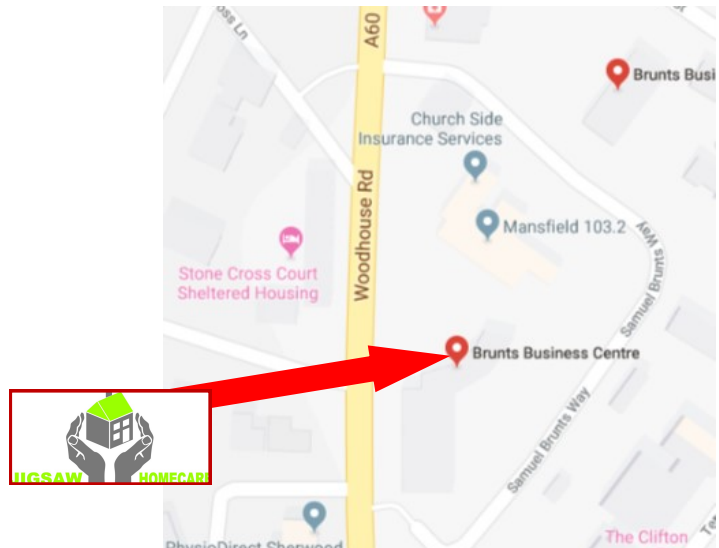

We Have Moved

From the **26th of November Jigsaw Homecare** moved premises and will be located at the following address;

Address of New Offices

Suite 19, Block B
Brunts Business Centre
Samuel Brunts Way
Woodhouse Road
Mansfield
NG18 2AH

How to get to the offices

Brunts Business Centre can be accessed from the A60/Woodhouse Road. If coming to the Business Centre from Mansfield Woodhouse then the centre is on your left and accessed via Samuel Brunts Way. If Accessing from Mansfield Town Centre then again use Samuel Brunts Way, which is on the right just after passing Wholesale Office Supplies, and then Stone Cross Lane.

Once on Samuel Brunts Way, follow the road around to the right, and Suite 19 is accessed via the main office doors shared with suites 16 to 24.

If you are unsure of the way, then please pull over and ring the office who will be able to direct you to the offices.